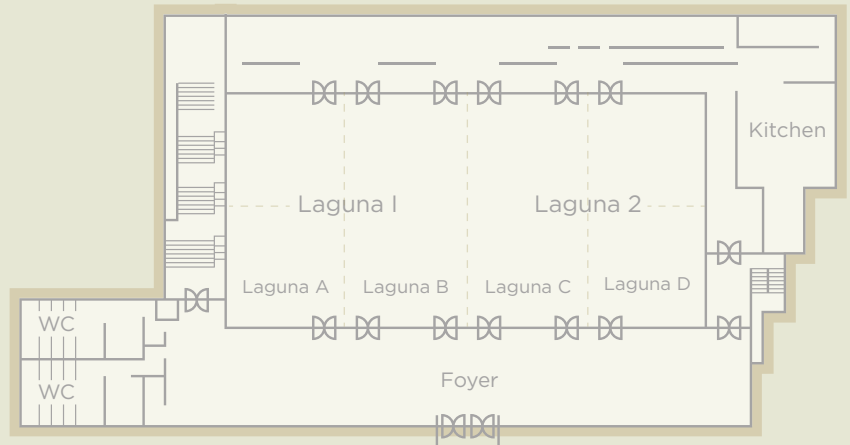

ROOMS	NATURAL LIGHT	sqft	LONG	WIDE	HIGH	COCKTAIL	MEETING	IMPERIAL	BANQUET	SCHOOL	U FORM	CONFERENCE
Laguna	X	7,653.14	59.05	129.59	23.62	160 pax	50 pax	60 pax	216 pax	90 pax	60 pax	140 pax
Laguna I	X	1,894.45	59.05	32.15	23.62	50 pax	18 pax	22 pax	36 pax	24 pax	18 pax	28 pax
Laguna II	X	1,894.45	59.05	32.15	23.62	50 pax	18 pax	22 pax	36 pax	24 pax	18 pax	28 pax
Laguna III	X	1,894.45	59.05	32.15	23.62	50 pax	18 pax	22 pax	36 pax	24 pax	18 pax	28 pax
Laguna IV	X	1,894.45	59.05	32.15	23.62	50 pax	18 pax	22 pax	36 pax	24 pax	18 pax	28 pax
Laguna I & II	X	3,821.19	59.05	64.63	23.62	80 pax	24 pax	44 pax	96 pax	48 pax	24 pax	56 pax
Laguna III & IV	X	3,821.19	59.05	64.63	23.62	80 pax	24 pax	44 pax	96 pax	48 pax	24 pax	56 pax