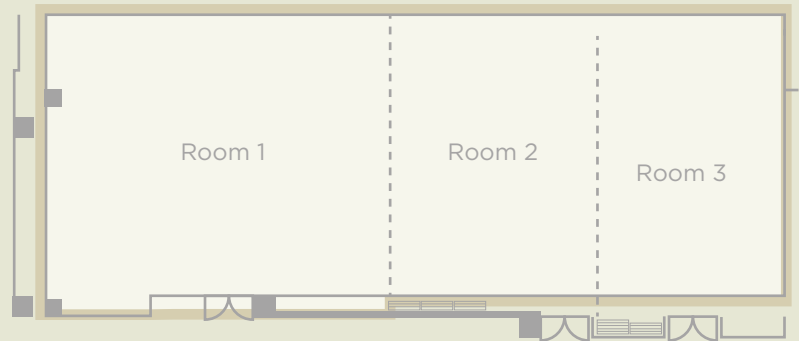

ROOMS	NATURAL LIGHT	sqft	LONG	WIDE	HIGH	COCKTAIL	MEETINGS	IMPERIAL	BANQUET	SCHOOL	U FORM	CONFERENCE
Bugambilia	X	1568.08	140.36	121.3	34.98	82 pax	30 pax	25 pax	55 pax	48 pax	25 pax	85 pax
Orquídea	X	896.52	85.03	121.3	34.98	45 pax	20 pax	15 pax	30 pax	28 pax	15 pax	45 pax
Magnolia	X	799.65	85.03	121.3	34.98	40 pax	30 pax	19 pax	25 pax	24 pax	10 pax	40 pax
Gran Salón	X	3175.35	299.88	121.3	34.98	115 pax	65 pax	50 pax	120 pax	96 pax	50 pax	170 pax